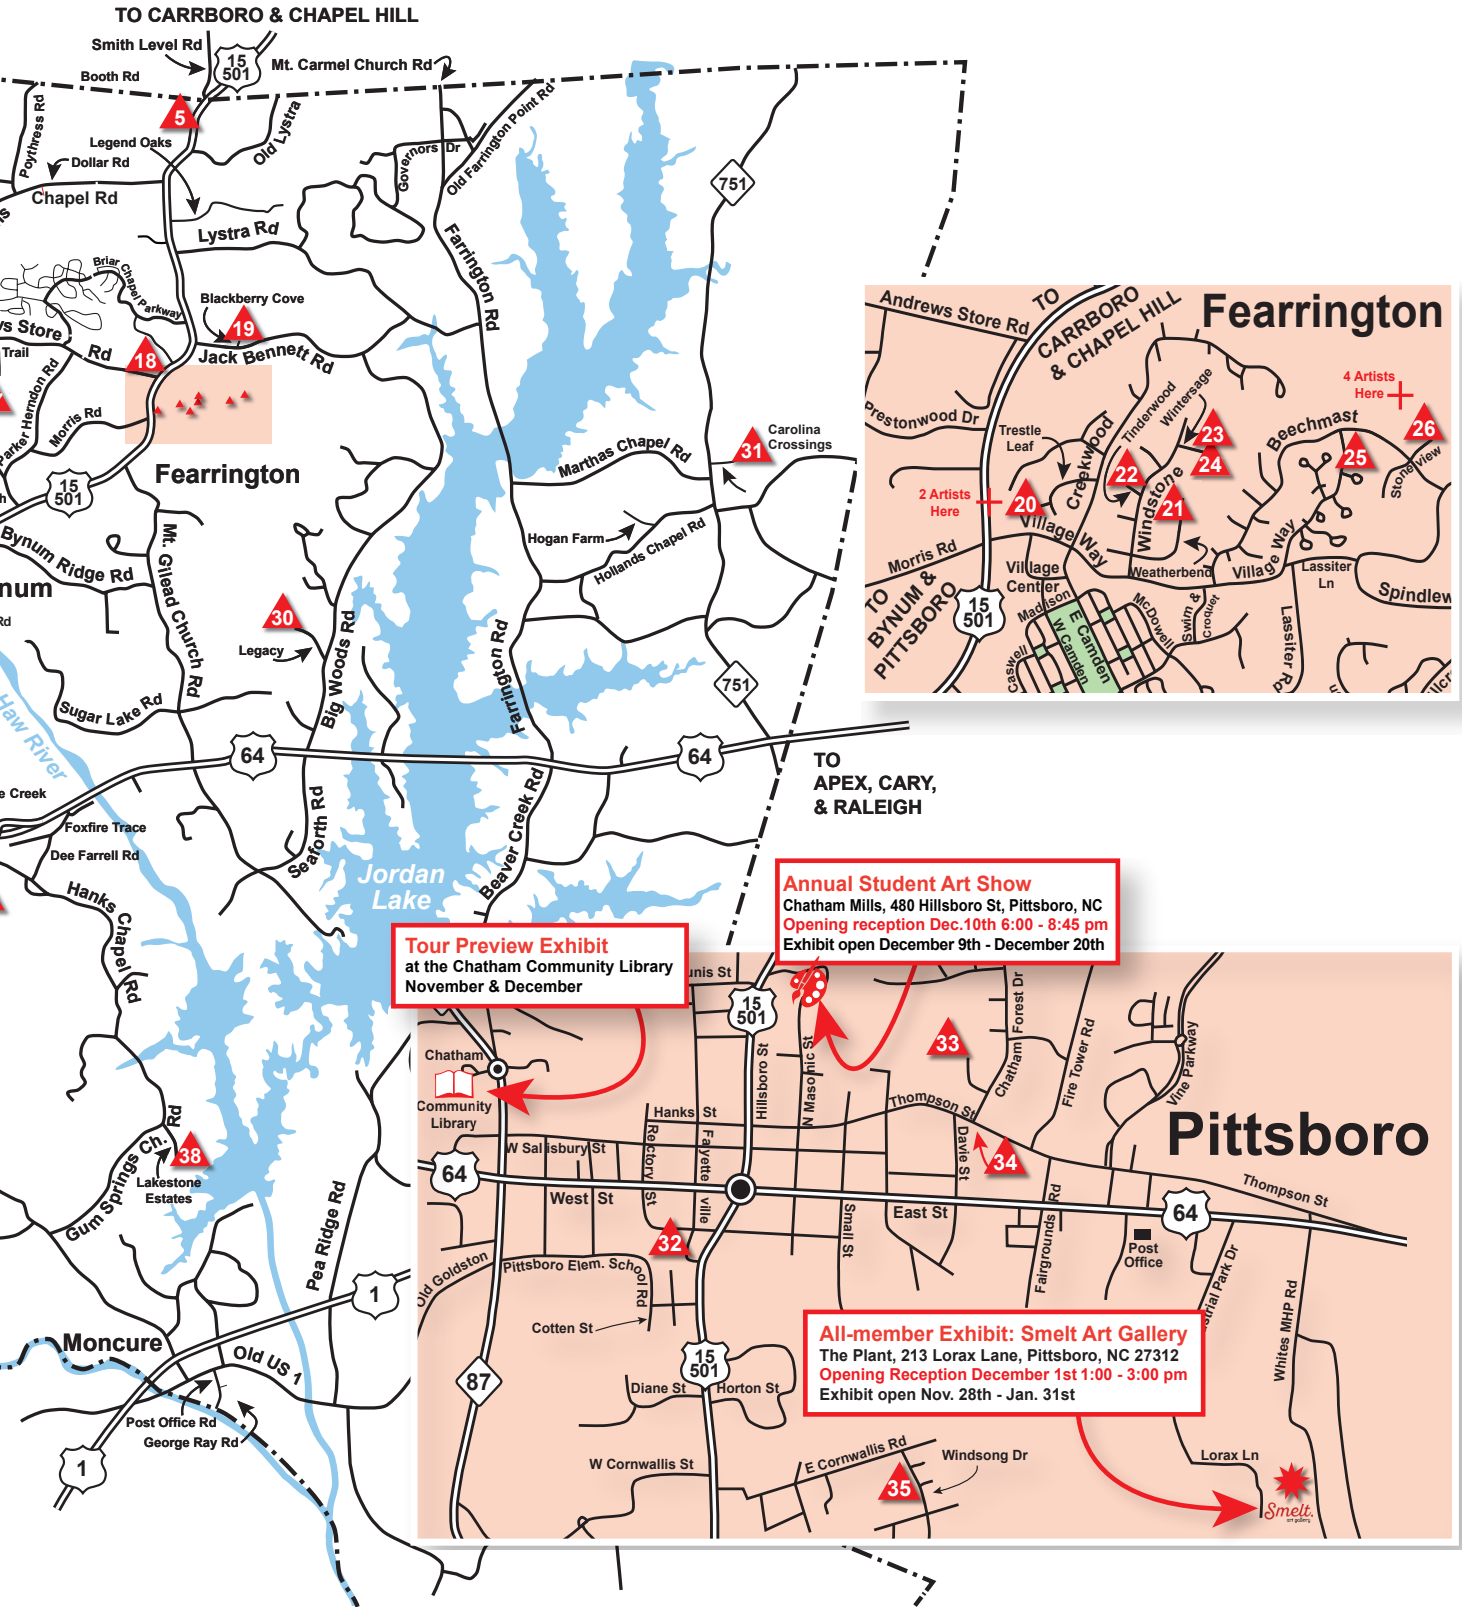

**SHARED SPACE**

**Tour Preview Exhibit**  
 at the Chatham Community Library  
 November & December

**Annual Student Art Show**  
 Chatham Mills, 480 Hillsboro St, Pittsboro, NC  
 Opening reception Dec. 10th 6:00 - 8:45 pm  
 Exhibit open December 9th - December 20th

**All-member Exhibit: Smelt Art Gallery**  
 The Plant, 213 Lorax Lane, Pittsboro, NC 27312  
 Opening Reception December 1st 1:00 - 3:00 pm  
 Exhibit open Nov. 28th - Jan. 31st