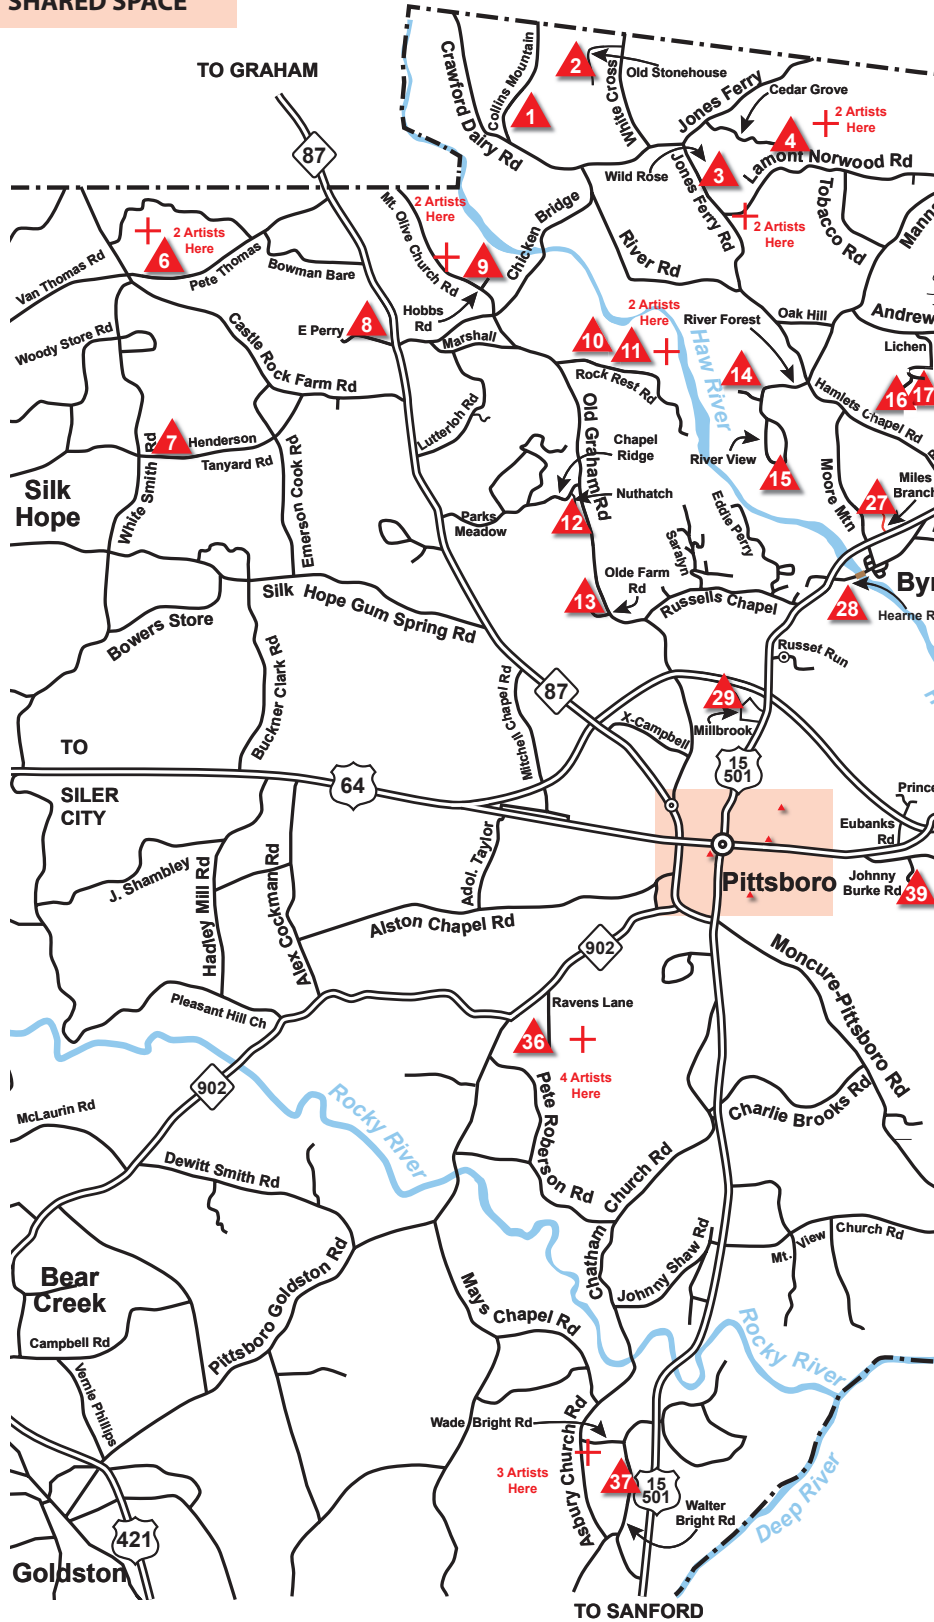

**Studio #     ARTISTS                     Page #**

1	Janet Resnik	1
2	Vince Pitelka	1
3	Jeffrey Clark	1
3	Barry Udis	1
4	Amy Wandless	1
4	Gregory Wandless	1
5	Ellison Goodwin	2
6	Michael Thompson	2
6	Bobby Izquierdo	2
7	Bridgette Comellas	2
8	Colleen Black Semelka	2
9	Louise Hobbs	3
9	Steevie Parks	3
10	Annabelle Stein	3
11	Sarah Graham	3
11	William Moore	3
12	Scott Meyer	3
13	Hamidou Sissoko	4
14	Boots Quimby	4
15	Karen Greager-Hall	4
16	Andrew Wilson	4
17	Doug Dotson	4
18	Julio Alberdi	4
19	Nancy Ann Moore	5
20	Lee Kazanas	5
20	Darcy Szeremi	5
21	Daphne Boder	5
22	Forrest Greenslade	5
23	Lani Chaves	5
24	Sally Pilcher	8
25	Jim Aiken	8
26	Vidabeth Bensen	8
26	Minnie Gallman	8
26	Aline Kala	8
26	Jody Nash	8
27	Diane Swan	9
28	Selden Lamoureux	9
29	Janet Place	9
30	Linda Callihan Watkins	9
31	Barbara Hunter	9
32	Lara O'Keefe	9
33	Claire Bezy	10
34	Donna Stubbs	10
35	Randi Markowitz	10
36	Jane Eckenrode	10
36	Eva Green	10
36	Gretchen Niver	10
36	Janice Rieves	10
37	Beth Bale	11
37	Kristin Bergsten	11
37	Eric Saunders	11
38	Anna Julian	11
39	Mark Hewitt	11

**SHARED SPACE**

**Tour Preview Exhibit**  
 at the Chatham Community Library  
 November & December

**Annual Student Art Show**  
 Chatham Mills, 480 Hillsboro St, Pittsboro, NC  
 Opening reception Dec. 10th 6:00 - 8:45 pm  
 Exhibit open December 9th - December 20th

**All-member Exhibit: Smelt Art Gallery**  
 The Plant, 213 Lorax Lane, Pittsboro, NC 27312  
 Opening Reception December 1st 1:00 - 3:00 pm  
 Exhibit open Nov. 28th - Jan. 31st